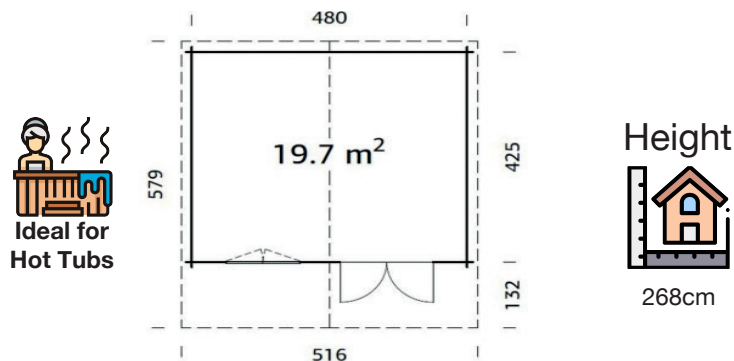

CHICAGO

Bringing captivating charm and remarkable space to your garden, our Chicago 40mm Log Cabin makes a superb home office, private home gym or summerhouse. Constructed from very thick 40mm Nordic Spruce, the interlocking logs provide a robust and sturdy design, together with fantastic insulation qualities. Wind braces provide increased stability. The large overhanging roof offers protection from showers and sun, with the 19mm tongue and groove cladding, well-known for its durability, strength and weather resistance, providing you with a sturdy and reliable canopy.

-  500 x 445cm
-  40mm
-  46.6m³
-  19.7m²
-  151 x 186cm
-  119 x 89cm
-  **Not Included-Optional**
-  19mm
-  135cm

FULL SPECIFICATION

CABIN SIZE:	500 x 445 x 268cm	Wood Type:	Nordic Spruce
WALL THICKNESS:	40mm	Chalet Cut:	Logs (Wind & Rain Protection)
VOLUME:	46.6m ³	Window Type:	4mm
AREA:	19.7m ²	Window / Door Feature:	Window With Water Gutter
DOOR OPENING:	151 x 186cm	Braces:	Wind Braces
WINDOW OPENING:	119 x 89cm	Roof Boards With:	Boards With Tongue & Groove
FLOORS BOARDS:	Option	Guarantee:	5 Years
ROOF BOARDS:	19mm	Treated Foundation Joists:	No
ROOF OVERHANG:	135cm	IDEAL FOR:	Hot Tub Retreat Log Cabin Log Cottages Games Room Office Study
UNDER PLANNING:	No		